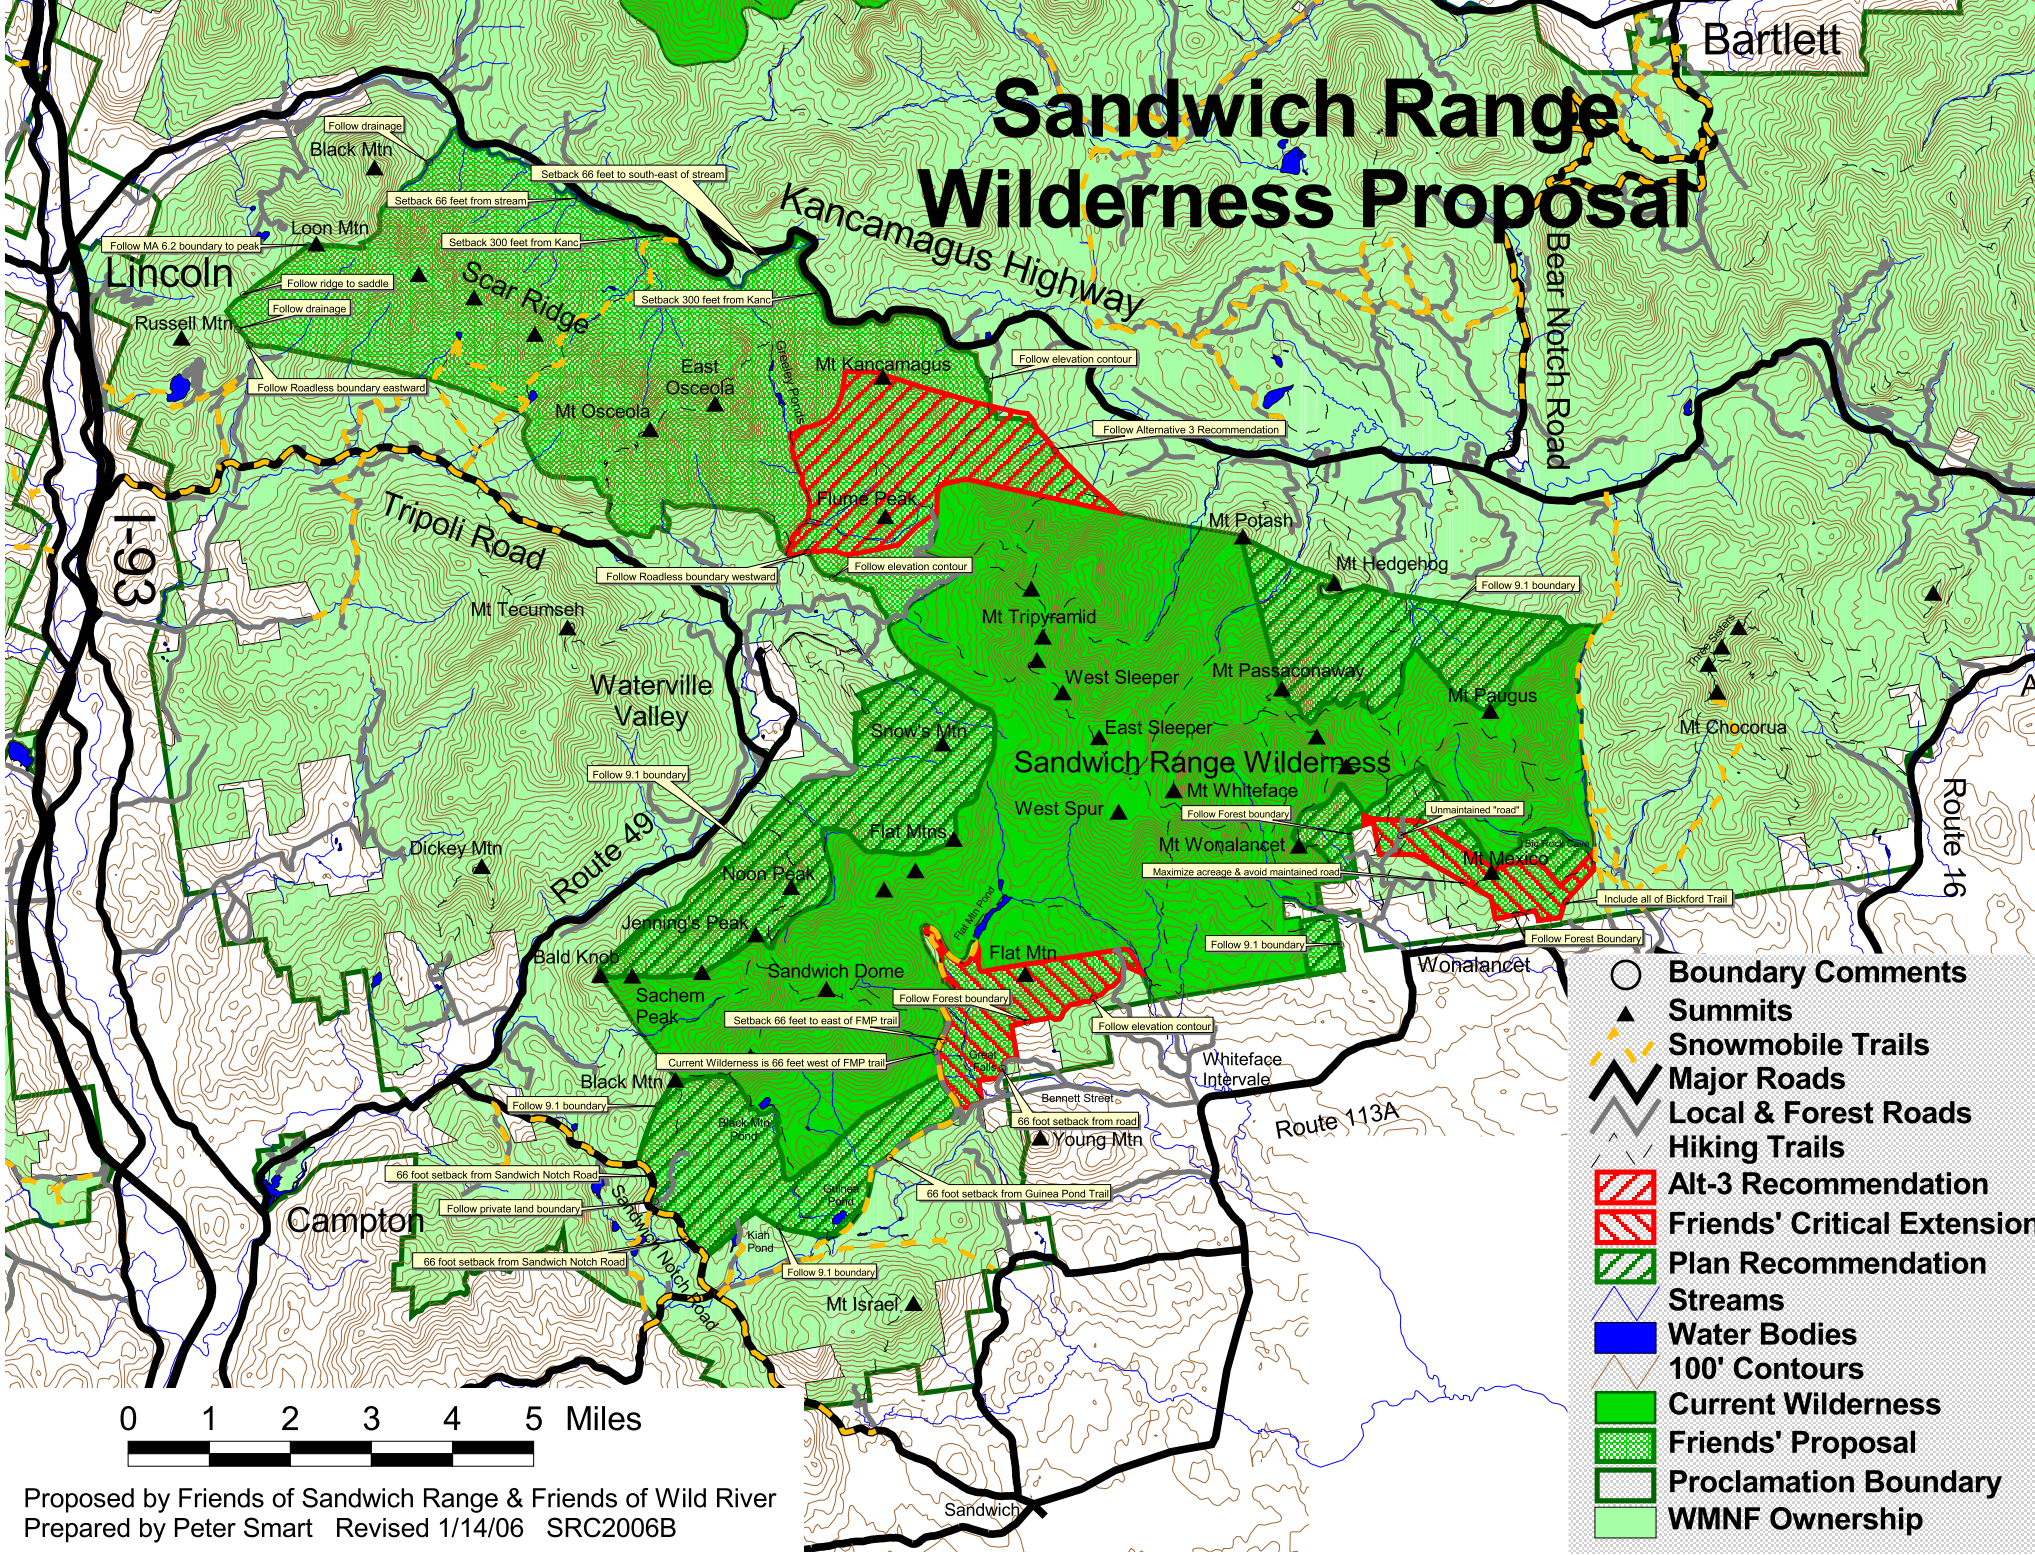

Sandwich Range Wilderness Proposal

Bartlett

Lincoln

Waterville Valley

Campton

Sandwich

0 1 2 3 4 5 Miles

Proposed by Friends of Sandwich Range & Friends of Wild River
 Prepared by Peter Smart Revised 1/14/06 SRC2006B

- Boundary Comments
- Summits
- Snowmobile Trails
- Major Roads
- Local & Forest Roads
- Hiking Trails
- Alt-3 Recommendation
- Friends' Critical Extension
- Plan Recommendation
- Streams
- Water Bodies
- 100' Contours
- Current Wilderness
- Friends' Proposal
- Proclamation Boundary
- WMNF Ownership